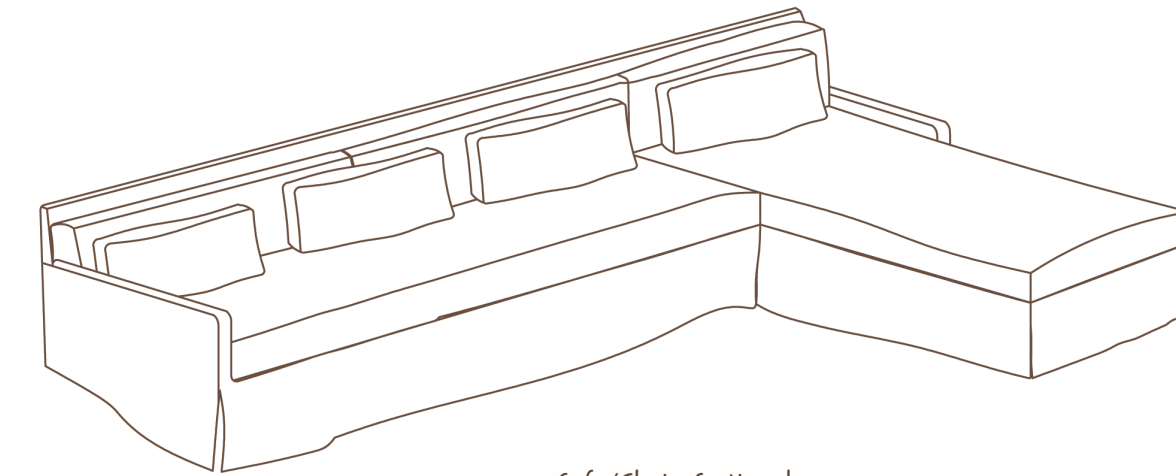

Chair
-Plan View

Chair
-Side View

Chair
42w x 40d x 29h

Chair & Half
60w x 40d x 29h

Loveseat
72w x 40d x 29h

Condo Sofa
86w x 40d x 29h

Sofa
98w x 40d x 29h

XL Sofa
110w x 40d x 29h

Chaise - Plan View
42w x 75d x 29h

Chaise & Half -Plan View
60w x 75d x 29h

Chaise -Side View

Full Back Sectional

Sofa/Chaise Sectional

Sectionals are available in a variety of sizes and configurations. Please call for details.

KEY:
RAF = Right Arm Facing
LAF = Left Arm Facing