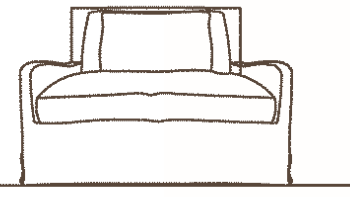

Chair
-Plan View

Chair
-Side View

Chair
42w x 40d x 29h

Chair & Half
60w x 40d x 29h

Loveseat
72w x 40d x 29h

Condo Sofa
86w x 40d x 29h

Sofa
98w x 40d x 29h

XL Sofa
110w x 40d x 29h

Chaise - Plan View
42w x 75d x 29h

Chaise & Half -Plan View
60w x 75d x 29h

Chaise -Side View

Full Back Sectional

Sofa/Chaise Sectional

Sectionals are available in a variety of sizes and configurations. Please call for details.