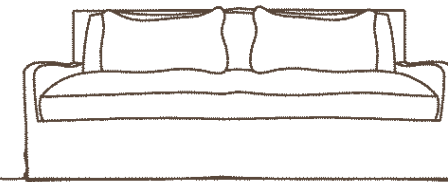

Chair
-Plan View

Chair
-Side View

Chair
42w x 40d x 29h

Chair & Half
60w x 40d x 29h

Loveseat
72w x 40d x 29h

Condo Sofa
86w x 40d x 29h

Sofa
98w x 40d x 29h

XL Sofa
110w x 40d x 29h

Chaise - Plan View
42w x 75d x 29h

Chaise & Half -Plan View
60w x 75d x 29h

Chaise -Side View

Full Back Sectional

Sofa/Chaise Sectional

Sectionals are available in a variety of sizes and configurations. Please call for details.

KEY:
RAF = Right Arm Facing
LAF = Left Arm Facing