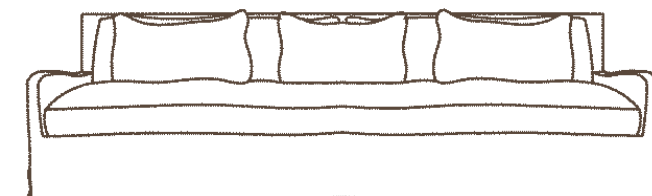

Chair
-Plan View

Chair
-Side View

Chair
42w x 40d x 29h

Chair & Half
60w x 40d x 29h

Loveseat
72w x 40d x 29h

Condo Sofa
86w x 40d x 29h

Sofa
98w x 40d x 29h

XL Sofa
110w x 40d x 29h

Chaise - Plan View
42w x 75d x 29h

Chaise & Half -Plan View
60w x 75d x 29h

Chaise -Side View

Full Back Sectional

Sofa/Chaise Sectional

Sectionals are available in a variety of sizes and configurations. Please call for details.

KEY:
RAF = Right Arm Facing
LAF = Left Arm Facing