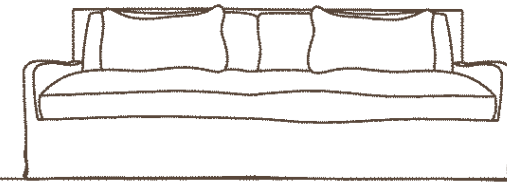

Chair
-Plan View

Chair
-Side View

Chair
42w x 40d x 29h

Chair & Half
60w x 40d x 29h

Loveseat
72w x 40d x 29h

Condo Sofa
86w x 40d x 29h

Sofa
98w x 40d x 29h

XL Sofa
110w x 40d x 29h

Chaise - Plan View
42w x 75d x 29h

Chaise & Half -Plan View
60w x 75d x 29h

Chaise -Side View

Full Back Sectional

Sofa/Chaise Sectional

Sectionals are available in a variety of sizes and configurations. Please call for details.

KEY:
RAF = Right Arm Facing
LAF = Left Arm Facing