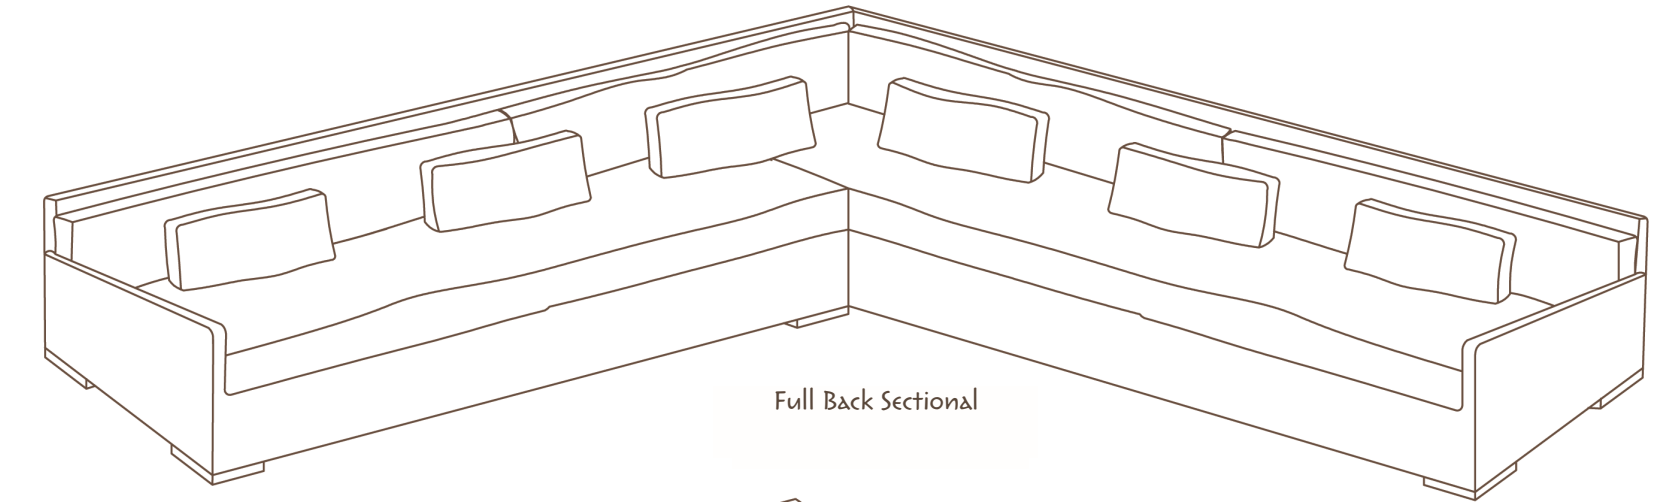

Chair
-Plan View

Chair
-Side View

Chair
42w x 40d x 29h

Chair & Half
60w x 40d x 29h

Loveseat
72w x 40d x 29h

Condo Sofa
86w x 40d x 29h

Sofa
98w x 40d x 29h

XL Sofa
110w x 40d x 29h

Chaise - Plan View
42w x 75d x 29h

Chaise & Half -Plan View
60w x 75d x 29h

Chaise -Side View

Full Back Sectional

Sofa/Chaise Sectional

Sectionals are available in a variety of sizes and configurations. Please call for details.

KEY:
RAF = Right Arm Facing
LAF = Left Arm Facing