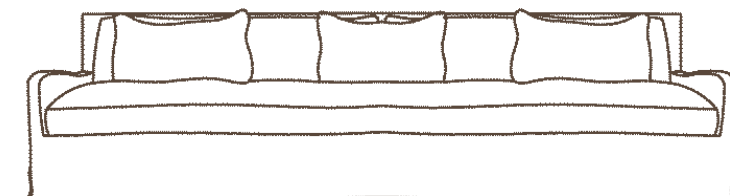

Chair
-Plan View

Chair
-Side View

Chair
42w x 40d x 29h

Chair & Half
60w x 40d x 29h

Loveseat
72w x 40d x 29h

Condo Sofa
86w x 40d x 29h

Sofa
98w x 40d x 29h

XL Sofa
110w x 40d x 29h

Chaise - Plan View
42w x 75d x 29h

Chaise & Half -Plan View
60w x 75d x 29h

Chaise -Side View

Full Back Sectional

Sofa/Chaise Sectional

Sectionals are available in a variety of sizes and configurations. Please call for details.

KEY:
RAF = Right Arm Facing
LAF = Left Arm Facing